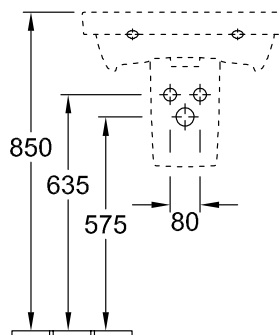

VANITY WASHBASIN AVENTO

PRODUCT INFORMATION

1 . POSITION

Model	4A0055
Collection	Avento
PROJECTS	DESIGN
Width	550 mm
Depth	370 mm
Weight	13 kg
description	Sanitary porcelain Also available in CeramicPlus
Tap fitting / Tap hole remark	suitable for 1-hole tap fittings, tap hole punched out
Overflow remark	with overflow
material	Sanitary porcelain
Specification texts	Avento; Washbasin Compact; Sanitary porcelain; Size: 550 x 370 mm; Angular; suitable for 1-hole tap fittings, tap hole punched out; with overflow

COLOURS

White Alpin	4A005501	4051202470371
White Alpin CeramicPlus	4A0055R1	4051202470388

TECHNICAL DRAWINGS

4A0055

TECHNICAL DRAWINGS

4A0055