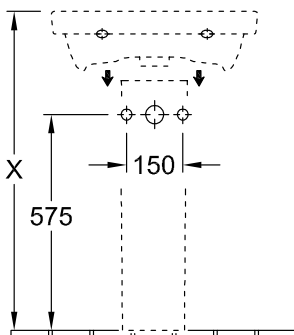

VANITY WASHBASIN AVENTO

PRODUCT INFORMATION

1 . POSITION

Model	4A0055
Collection	Avento
PROJECTS	DESIGN
Width	550 mm
Depth	370 mm
Weight	13 kg
description	Sanitary porcelain Also available in CeramicPlus
Tap fitting / Tap hole remark	suitable for 1-hole tap fittings, tap hole punched out
Overflow remark	with overflow
material	Sanitary porcelain
Specification texts	Avento; Washbasin Compact; Sanitary porcelain; Size: 550 x 370 mm; Angular; suitable for 1-hole tap fittings, tap hole punched out; with overflow

COLOURS

White Alpin	4A005501	4051202470371
White Alpin CeramicPlus	4A0055R1	4051202470388

TECHNICAL DRAWINGS

4A0055

TECHNICAL DRAWINGS

4A0055