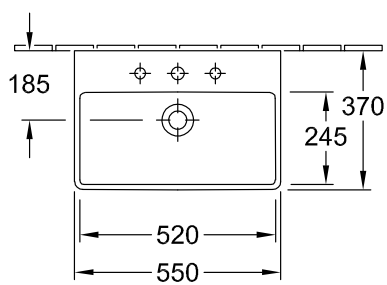

VANITY WASHBASIN AVENTO

PRODUCT INFORMATION

1 . POSITION

Model	4A0055
Collection	Avento
PROJECTS	DESIGN
Width	550 mm
Depth	370 mm
Weight	13 kg
description	Sanitary porcelain Also available in CeramicPlus
Tap fitting / Tap hole remark	suitable for 1-hole tap fittings, tap hole punched out
Overflow remark	with overflow
material	Sanitary porcelain
Specification texts	Avento; Washbasin Compact; Sanitary porcelain; Size: 550 x 370 mm; Angular; suitable for 1-hole tap fittings, tap hole punched out; with overflow

COLOURS

White Alpin	4A005501	4051202470371
White Alpin CeramicPlus	4A0055R1	4051202470388

TECHNICAL DRAWINGS

4A0055

TECHNICAL DRAWINGS

4A0055