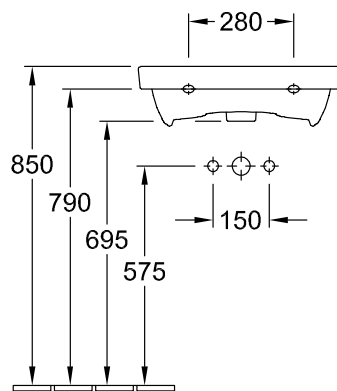

VANITY WASHBASIN AVENTO

PRODUCT INFORMATION

1 . POSITION

Model	4A0055
Collection	Avento
PROJECTS	DESIGN
Width	550 mm
Depth	370 mm
Weight	13 kg
description	Sanitary porcelain Also available in CeramicPlus
Tap fitting / Tap hole remark	suitable for 1-hole tap fittings, tap hole punched out
Overflow remark	with overflow
material	Sanitary porcelain
Specification texts	Avento; Washbasin Compact; Sanitary porcelain; Size: 550 x 370 mm; Angular; suitable for 1-hole tap fittings, tap hole punched out; with overflow

COLOURS

White Alpin	4A005501	4051202470371
White Alpin CeramicPlus	4A0055R1	4051202470388

TECHNICAL DRAWINGS

4A0055

TECHNICAL DRAWINGS

4A0055